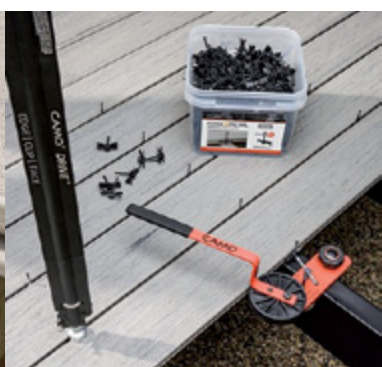

CAMO & PRO PLUGS

Camo Secret Fix Decking System

Camo Fixings

CODE	DESCRIPTION	LEAD TIME	MOQ
CMEC90	CAMO Secret Fix Clip with Timber Screw, 90 Pack	Stock	1 Pack
CMEC450	CAMO Secret Fix Clip with Timber Screw, 450 Pack	Stock	1 Pack
CMXC90	CAMO Secret Fix X-Clip with Timber Screw, 90 Pack	Stock	1 Pack
CMXC90M	CAMO Secret Fix X-Clip with Metal Screw, 90 Pack	Stock	1 Pack
CMXC450M	CAMO Secret Fix X-Clip with Metal Screw, 450 Pack	Stock	1 Pack
CMSC25	CAMO Starter Clip with Timber Screw, 25 Pack	Stock	1 Pack

Camo Tools

CODE	DESCRIPTION	LEAD TIME	MOQ
CMTOOL	CAMO Stand Up Drive Tool	Stock	1 Tool
CMLEVER	CAMO Lever Installation Tool	Stock	1 Tool
CMDRIVE	CAMO Driver Bit T15 (Use with CMTOOL)	Stock	1 Bit